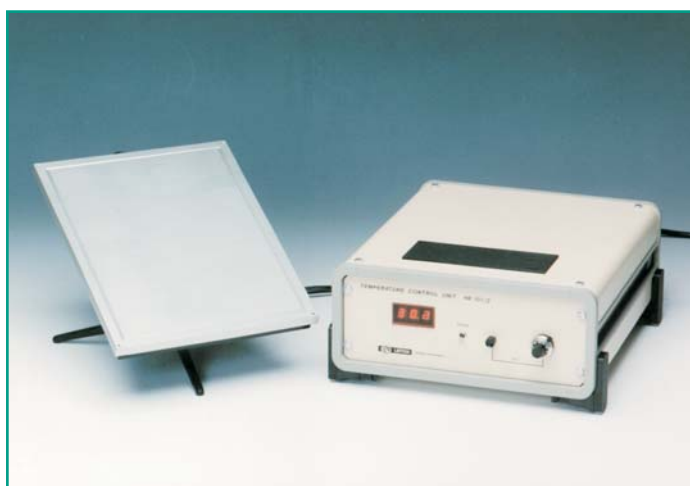

Operating Tables

LF0845A

OT-100 Rodent Operating Table

The LETICA®'s OT-100 Rodent Operating Table offer a convenient, non-absorbent and easily cleaned PVC platform, jointly with a set of fixing tools.

Measures: 300 x 200 x 120 mm

- Rodent tables offers:
- Fully tilting platform with an easy to use fixing mechanism
 - Non sliding feet

OT-200 Homeothermic Rodent Operating Table

The Letica®'s OT-200 Homeothermic Rodent Operating Table uses the HB 121 Control Unit as the DC power supply for the platform heating. It needs two temperature probes, to control the temperature of the animal and the temperature of the table itself.

Measures: 275 x 210 x 120 mm