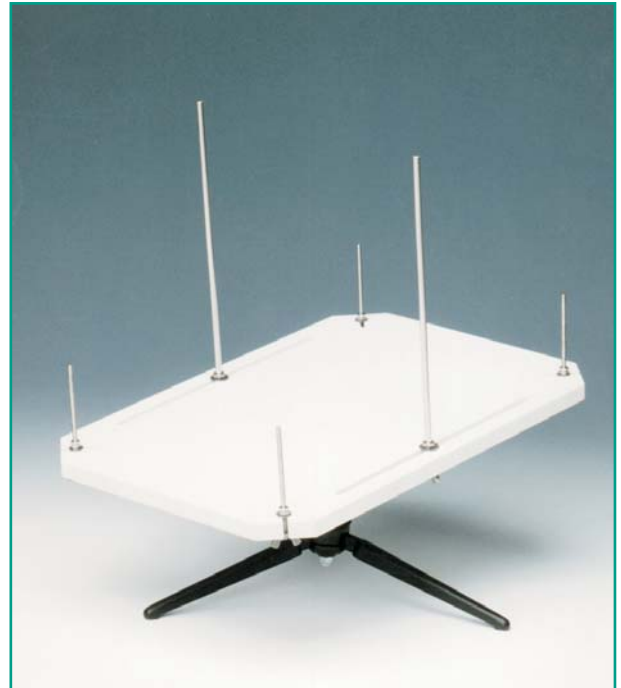

Operating Tables

LF0845A

OT-100 Rodent Operating Table

The LETICA®'s OT-100 Rodent Operating Table offer a convenient, non-absorbent and easily cleaned PVC platform, jointly with a set of fixing tools.

Measures: 300 x 200 x 120 mm

- Rodent tables offers:
- Fully tilting platform with an easy to use fixing mechanism
 - Non sliding feet

OT-200 Homeothermic Rodent Operating Table

The Letica®'s OT-200 Homeothermic Rodent Operating Table uses the HB 121 Control Unit as the DC power supply for the platform heating. It needs two temperature probes, to control the temperature of the animal and the temperature of the table itself.

Measures: 275 x 210 x 120 mm