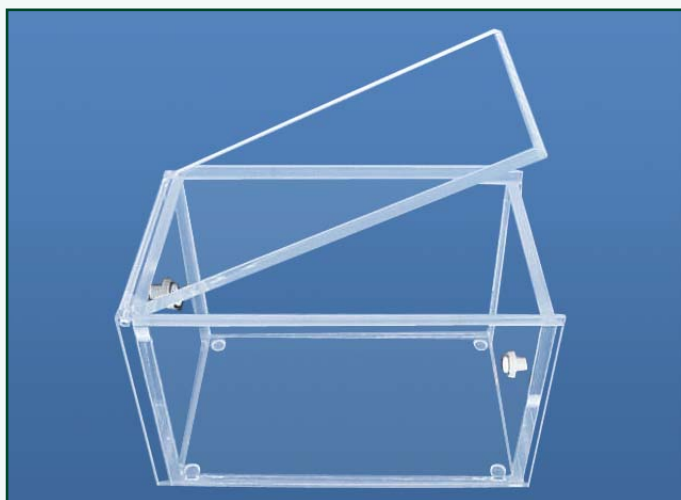

Anesthetizing Boxes

LF0843A

Made of transparent perspex, they allow the constant observation of the animals.
Two models are available: one for small rodents and another for medium animals (rabbit, cats).

Features

- All joints are carefully cemented
- Nylon inlet and outlet built in the opposite wall
- Magnetic rubber for sealing and closing cover

Dimensions

AB 15	Rat & Mouse	25 x 15 x 15 cm
AB 25	Rabbits	40 x 29 x 29 cm

Inlet/Outlet external diameter 8 mm