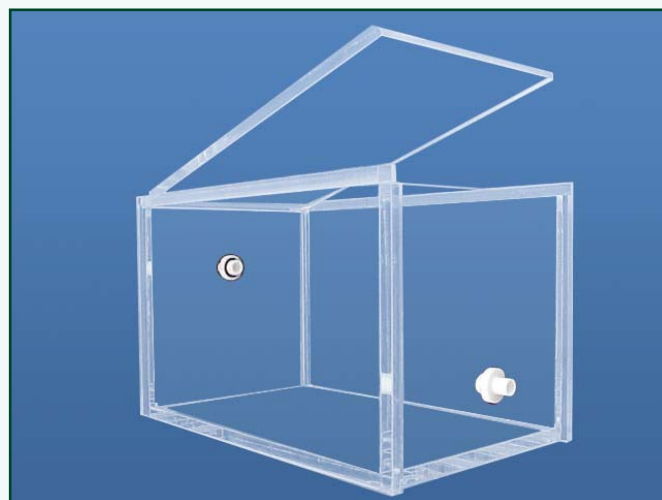

Anesthetizing Boxes

LF0843A

Made of transparent perspex, they allow the constant observation of the animals.
Two models are available: one for small rodents and another for medium animals (rabbit, cats).

Features

- All joints are carefully cemented
- Nylon inlet and outlet built in the opposite wall
- Magnetic rubber for sealing and closing cover

Dimensions

AB 15	Rat & Mouse	25 x 15 x 15 cm
AB 25	Rabbits	40 x 29 x 29 cm

Inlet/Outlet external diameter 8 mm